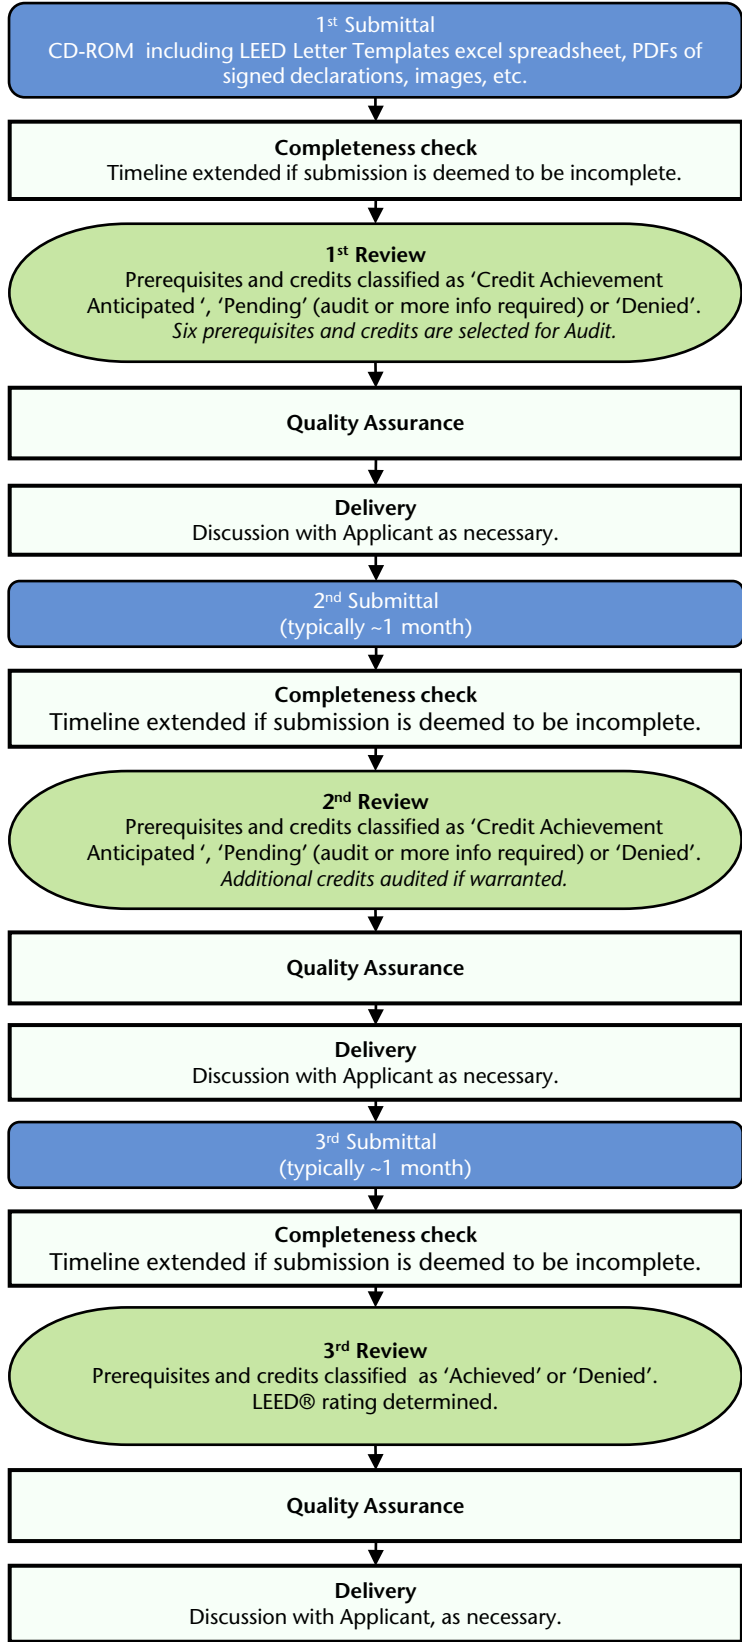

# LEED® Canada Certification Process

Business Days

5

15

5

5

10

5